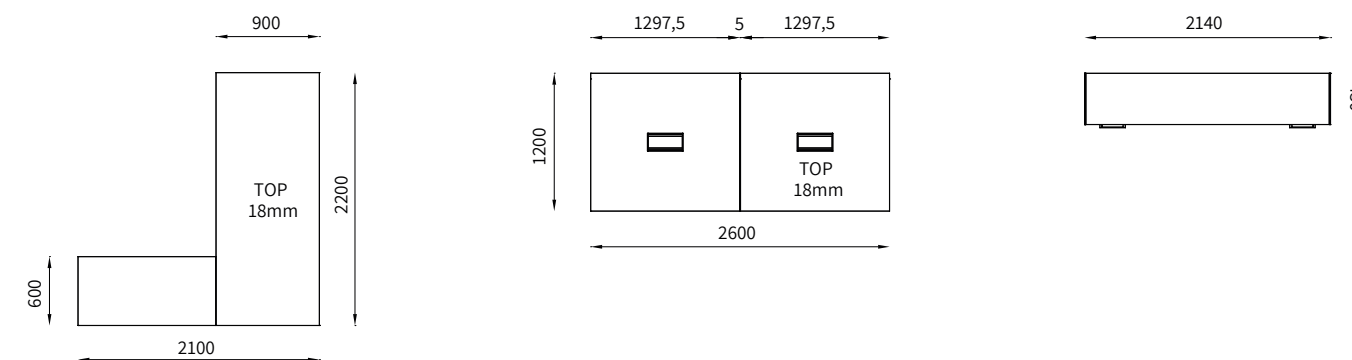

Dati Tecnici | Technical Data

A Profilo di giunzione tra top e controfranchi in alluminio anodizzato lucido.
Polished and anodised aluminium joint profile for tops and counter sides.

B Luci a led opzionali integrate nello spessore del top
Optional LED lighting integrated in the top thickness.

C Mensole sospese in vetro trasparente extrachiario temperato.
Floating shelves in extra-clear transparent and tempered glass.

Finiture | Finishes

ARREDI | FURNITURE

Top scrivania e frontali | Worktops and frontals

GC22
Legno | Wood
Frassino tinto corda
Corda dyed ash

Top | Top

FS60
Laccato | Lacquered
Sabbia
Sand

Struttura | Structure

MB29
Melaminico | Melamine
Bianco
White

Gambe | Legs

EB48
Verniciato | Painted
Bianco
White

Inserti e accessori | Inserts and accessories

CJ83
Cuoio | Thick leather
Bianco
White

Fronte e retro | Front and back

CJ83
Cuoio | Cuoio
Bianco
White

SEDUTE | SEATING