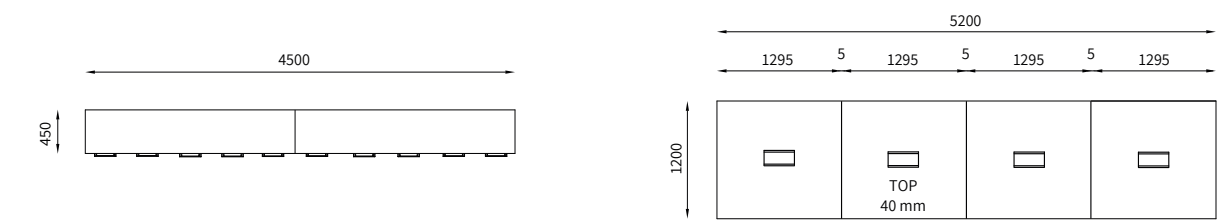

Dati Tecnici | Technical Data

Finiture | Finishes

ARREDI | FURNITURE

Top Top

Frontali Frontals

Struttura Structure

Gambe e accessori Legs and accessories

SEDUTE | SEATING

Fronte e retro Front and back

Fronte e retro Front and back